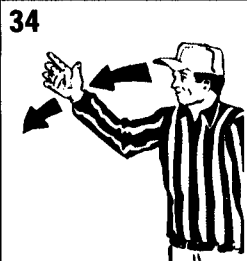

OFFICIAL FOOTBALL SIGNALS HIGH SCHOOL AND COLLEGE

<p>1</p> <p>Ball ready for play *Untimed down</p>	<p>2</p> <p>Start clock</p>	<p>3</p> <p>Time-out Discretionary or injury time-out (follow by tapping hands on chest)</p>	<p>4</p> <p>TV/Radio time-out</p>	
<p>5</p> <p>Touchdown Field goal Point(s) after touchdown</p>	<p>6</p> <p>Safety</p>	<p>7</p> <p>Ball dead Touchback (move side to side)</p>	<p>8</p> <p>First down</p>	
<p>9</p> <p>Loss of down</p>	<p>10</p> <p>Incomplete forward pass Penalty declined, No play, No score, Toss option delayed</p>	<p>11</p> <p>Legal touching of forward pass or scrimmage kick</p>	<p>12</p> <p>Inadvertent whistle (Face Press Box)</p>	<p>13</p> <p>Disregard flag</p>
<p>14</p> <p>End of period</p>	<p>15</p> <p>Sideline warning</p>	<p>16</p> <p>First touching (NFHS) Illegal touching</p>	<p>17</p> <p>Uncatchable forward pass (NCAA)</p>	
<p>18</p> <p>Encroachment (NFHS) Offside defense (NCAA)</p>	<p>19</p> <p>Illegal procedure (NFHS) False start Illegal formation Encroachment offense (NCAA)</p>	<p>20</p> <p>Illegal shift - 2 hands Illegal motion - 1 hand</p>	<p>21</p> <p>Delay of game</p>	<p>22</p> <p>Substitution infraction</p>

OFFICIAL FOOTBALL SIGNALS HIGH SCHOOL AND COLLEGE

23 Failure to wear required equipment

24 Illegal helmet contact

27 Unsportsmanlike conduct
Noncontact foul

28 Illegal participation

29 Sideline interference

30 Running into (NCAA) or Roughing kicker or holder

31 Illegal batting/kicking (Followed by pointing toward toe for kicking)

32 Invalid fair catch signal (NFHS)
Illegal fair catch signal

33 Forward pass interference
Kick catching interference

34 Roughing passer

35 Illegal pass/forward handing

36 Intentional grounding

37 Ineligible downfield on pass

38 Personal foul

39 Clipping

40 Blocking below waist
Illegal block

41 Chop block