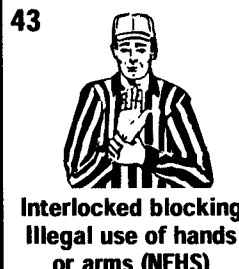

43 Interlocked blocking
Illegal use of hands or arms (NFHS)
Illegal block in the back (NCAA)