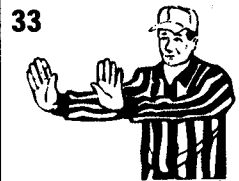

OFFICIAL FOOTBALL SIGNALS HIGH SCHOOL AND COLLEGE

<p>1</p> <p>Ball ready for play *Untimed down</p>	<p>2</p> <p>Start clock</p>	<p>3</p> <p>Time-out Discretionary or injury time-out (follow by tapping hands on chest)</p>	<p>4</p> <p>TV/Radio time-out</p>	
<p>5</p> <p>Touchdown Field goal Point(s) after touchdown</p>	<p>6</p> <p>Safety</p>	<p>7</p> <p>Ball dead Touchback (move side to side)</p>	<p>8</p> <p>First down</p>	
<p>9</p> <p>Loss of down</p>	<p>10</p> <p>Incomplete forward pass Penalty declined, No play, No score, Toss option delayed</p>	<p>11</p> <p>Legal touching of forward pass or scrimmage kick</p>	<p>12</p> <p>Inadvertent whistle (Face Press Box)</p>	<p>13</p> <p>Disregard flag</p>
<p>14</p> <p>End of period</p>	<p>15</p> <p>Sideline warning</p>	<p>16</p> <p>First touching (NFHS) Illegal touching</p>	<p>17</p> <p>Uncatchable forward pass (NCAA)</p>	
<p>18</p> <p>Encroachment (NFHS) Offside defense (NCAA)</p>	<p>19</p> <p>Illegal procedure (NFHS) False start Illegal formation Encroachment offense (NCAA)</p>	<p>20</p> <p>Illegal shift - 2 hands Illegal motion - 1 hand</p>	<p>21</p> <p>Delay of game</p>	<p>22</p> <p>Substitution infraction</p>

OFFICIAL FOOTBALL SIGNALS HIGH SCHOOL AND COLLEGE

23 Failure to wear required equipment

24 Illegal helmet contact

27 Unsportsmanlike conduct
Noncontact foul

28 Illegal participation

29 Sideline interference

30 Running into (NCAA) or Roughing kicker or holder

31 Illegal batting/kicking (Followed by pointing toward toe for kicking)

32 Invalid fair catch signal (NFHS)
Illegal fair catch signal

33 Forward pass interference
Kick catching interference