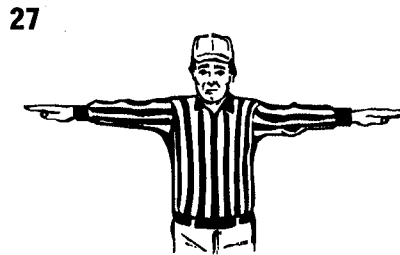

OFFICIAL FOOTBALL SIGNALS HIGH SCHOOL AND COLLEGE

<p>1</p> <p>Ball ready for play *Untimed down</p>	<p>2</p> <p>Start clock</p>	<p>3</p> <p>Time-out Discretionary or injury time-out (follow by tapping hands on chest)</p>	<p>4</p> <p>TV/Radio time-out</p>	
<p>5</p> <p>Touchdown Field goal Point(s) after touchdown</p>	<p>6</p> <p>Safety</p>	<p>7</p> <p>Ball dead Touchback (move side to side)</p>	<p>8</p> <p>First down</p>	
<p>9</p> <p>Loss of down</p>	<p>10</p> <p>Incomplete forward pass Penalty declined, No play, No score, Toss option delayed</p>	<p>11</p> <p>Legal touching of forward pass or scrimmage kick</p>	<p>12</p> <p>Inadvertent whistle (Face Press Box)</p>	<p>13</p> <p>Disregard flag</p>
<p>14</p> <p>End of period</p>	<p>15</p> <p>Sideline warning</p>	<p>16</p> <p>First touching (NFHS) Illegal touching</p>	<p>17</p> <p>Uncatchable forward pass (NCAA)</p>	
<p>18</p> <p>Encroachment (NFHS) Offside defense (NCAA)</p>	<p>19</p> <p>Illegal procedure (NFHS) False start Illegal formation Encroachment offense (NCAA)</p>	<p>20</p> <p>Illegal shift - 2 hands Illegal motion - 1 hand</p>	<p>21</p> <p>Delay of game</p>	<p>22</p> <p>Substitution infraction</p>

OFFICIAL FOOTBALL SIGNALS HIGH SCHOOL AND COLLEGE

23 Failure to wear required equipment

24 Illegal helmet contact

27 Unsportsmanlike conduct
Noncontact foul

28 Illegal participation

29 Sideline interference