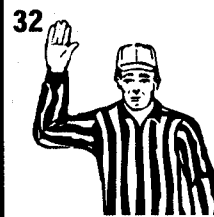

OFFICIAL FOOTBALL SIGNALS HIGH SCHOOL AND COLLEGE

<p>1</p> <p>Ball ready for play *Untimed down</p>	<p>2</p> <p>Start clock</p>	<p>3</p> <p>Time-out Discretionary or injury time-out (follow by tapping hands on chest)</p>	<p>4</p> <p>TV/Radio time-out</p>	
<p>5</p> <p>Touchdown Field goal Point(s) after touchdown</p>	<p>6</p> <p>Safety</p>	<p>7</p> <p>Ball dead Touchback (move side to side)</p>	<p>8</p> <p>First down</p>	
<p>9</p> <p>Loss of down</p>	<p>10</p> <p>Incomplete forward pass Penalty declined, No play, No score, Toss option delayed</p>	<p>11</p> <p>Legal touching of forward pass or scrimmage kick</p>	<p>12</p> <p>Inadvertent whistle (Face Press Box)</p>	<p>13</p> <p>Disregard flag</p>
<p>14</p> <p>End of period</p>	<p>15</p> <p>Sideline warning</p>	<p>16</p> <p>First touching (NFHS) Illegal touching</p>	<p>17</p> <p>Uncatchable forward pass (NCAA)</p>	
<p>18</p> <p>Encroachment (NFHS) Offside defense (NCAA)</p>	<p>19</p> <p>Illegal procedure (NFHS) False start Illegal formation Encroachment offense (NCAA)</p>	<p>20</p> <p>Illegal shift - 2 hands Illegal motion - 1 hand</p>	<p>21</p> <p>Delay of game</p>	<p>22</p> <p>Substitution infraction</p>

OFFICIAL FOOTBALL SIGNALS HIGH SCHOOL AND COLLEGE

23 Failure to wear required equipment

24 Illegal helmet contact

27 Unsportsmanlike conduct
Noncontact foul

28 Illegal participation

29 Sideline interference

30 Running into (NCAA) or Roughing kicker or holder

31 Illegal batting/kicking (Followed by pointing toward toe for kicking)

32 Invalid fair catch signal (NFHS)
Illegal fair catch signal

33 Forward pass interference
Kick catching interference