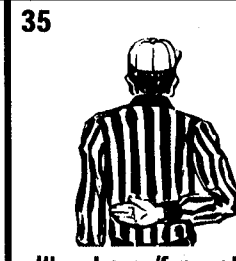

OFFICIAL FOOTBALL SIGNALS HIGH SCHOOL AND COLLEGE

<p>1</p> <p>Ball ready for play *Untimed down</p>	<p>2</p> <p>Start clock</p>	<p>3</p> <p>Time-out Discretionary or injury time-out (follow by tapping hands on chest)</p>	<p>4</p> <p>TV/Radio time-out</p>	
<p>5</p> <p>Touchdown Field goal Point(s) after touchdown</p>	<p>6</p> <p>Safety</p>	<p>7</p> <p>Ball dead Touchback (move side to side)</p>	<p>8</p> <p>First down</p>	
<p>9</p> <p>Loss of down</p>	<p>10</p> <p>Incomplete forward pass Penalty declined, No play, No score, Toss option delayed</p>	<p>11</p> <p>Legal touching of forward pass or scrimmage kick</p>	<p>12</p> <p>Inadvertent whistle (Face Press Box)</p>	<p>13</p> <p>Disregard flag</p>
<p>14</p> <p>End of period</p>	<p>15</p> <p>Sideline warning</p>	<p>16</p> <p>First touching (NFHS) Illegal touching</p>	<p>17</p> <p>Uncatchable forward pass (NCAA)</p>	
<p>18</p> <p>Encroachment (NFHS) Offside defense (NCAA)</p>	<p>19</p> <p>Illegal procedure (NFHS) False start Illegal formation Encroachment offense (NCAA)</p>	<p>20</p> <p>Illegal shift - 2 hands Illegal motion - 1 hand</p>	<p>21</p> <p>Delay of game</p>	<p>22</p> <p>Substitution infraction</p>

OFFICIAL FOOTBALL SIGNALS HIGH SCHOOL AND COLLEGE

23 Failure to wear required equipment

24 Illegal helmet contact

27 Unsportsmanlike conduct
Noncontact foul

28 Illegal participation

29 Sideline interference

30 Running into (NCAA) or Roughing kicker or holder

31 Illegal batting/kicking (Followed by pointing toward toe for kicking)

32 Invalid fair catch signal (NFHS)
Illegal fair catch signal

33 Forward pass interference
Kick catching interference

34 Roughing passer

35 Illegal pass/forward handing

36 Intentional grounding

37 Ineligible downfield on pass

38 Personal foul

39 Clipping

40 Blocking below waist
Illegal block

41 Chop block