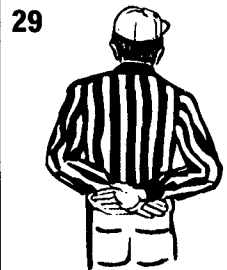

OFFICIAL FOOTBALL SIGNALS HIGH SCHOOL AND COLLEGE

<p>1</p> <p>Ball ready for play *Untimed down</p>	<p>2</p> <p>Start clock</p>	<p>3</p> <p>Time-out Discretionary or injury time-out (follow by tapping hands on chest)</p>	<p>4</p> <p>TV/Radio time-out</p>	
<p>5</p> <p>Touchdown Field goal Point(s) after touchdown</p>	<p>6</p> <p>Safety</p>	<p>7</p> <p>Ball dead Touchback (move side to side)</p>	<p>8</p> <p>First down</p>	
<p>9</p> <p>Loss of down</p>	<p>10</p> <p>Incomplete forward pass Penalty declined, No play, No score, Toss option delayed</p>	<p>11</p> <p>Legal touching of forward pass or scrimmage kick</p>	<p>12</p> <p>Inadvertent whistle (Face Press Box)</p>	<p>13</p> <p>Disregard flag</p>
<p>14</p> <p>End of period</p>	<p>15</p> <p>Sideline warning</p>	<p>16</p> <p>First touching (NFHS) Illegal touching</p>	<p>17</p> <p>Uncatchable forward pass (NCAA)</p>	
<p>18</p> <p>Encroachment (NFHS) Offside defense (NCAA)</p>	<p>19</p> <p>Illegal procedure (NFHS) False start Illegal formation Encroachment offense (NCAA)</p>	<p>20</p> <p>Illegal shift - 2 hands Illegal motion - 1 hand</p>	<p>21</p> <p>Delay of game</p>	<p>22</p> <p>Substitution infraction</p>

OFFICIAL FOOTBALL SIGNALS HIGH SCHOOL AND COLLEGE

23 Failure to wear required equipment

24 Illegal helmet contact

27 Unsportsmanlike conduct
Noncontact foul

28 Illegal participation

29 Sideline interference

30 Running into (NCAA) or Roughing kicker or holder

31 Illegal batting/kicking (Followed by pointing toward toe for kicking)

32 Invalid fair catch signal (NFHS)
Illegal fair catch signal

33 Forward pass interference
Kick catching interference