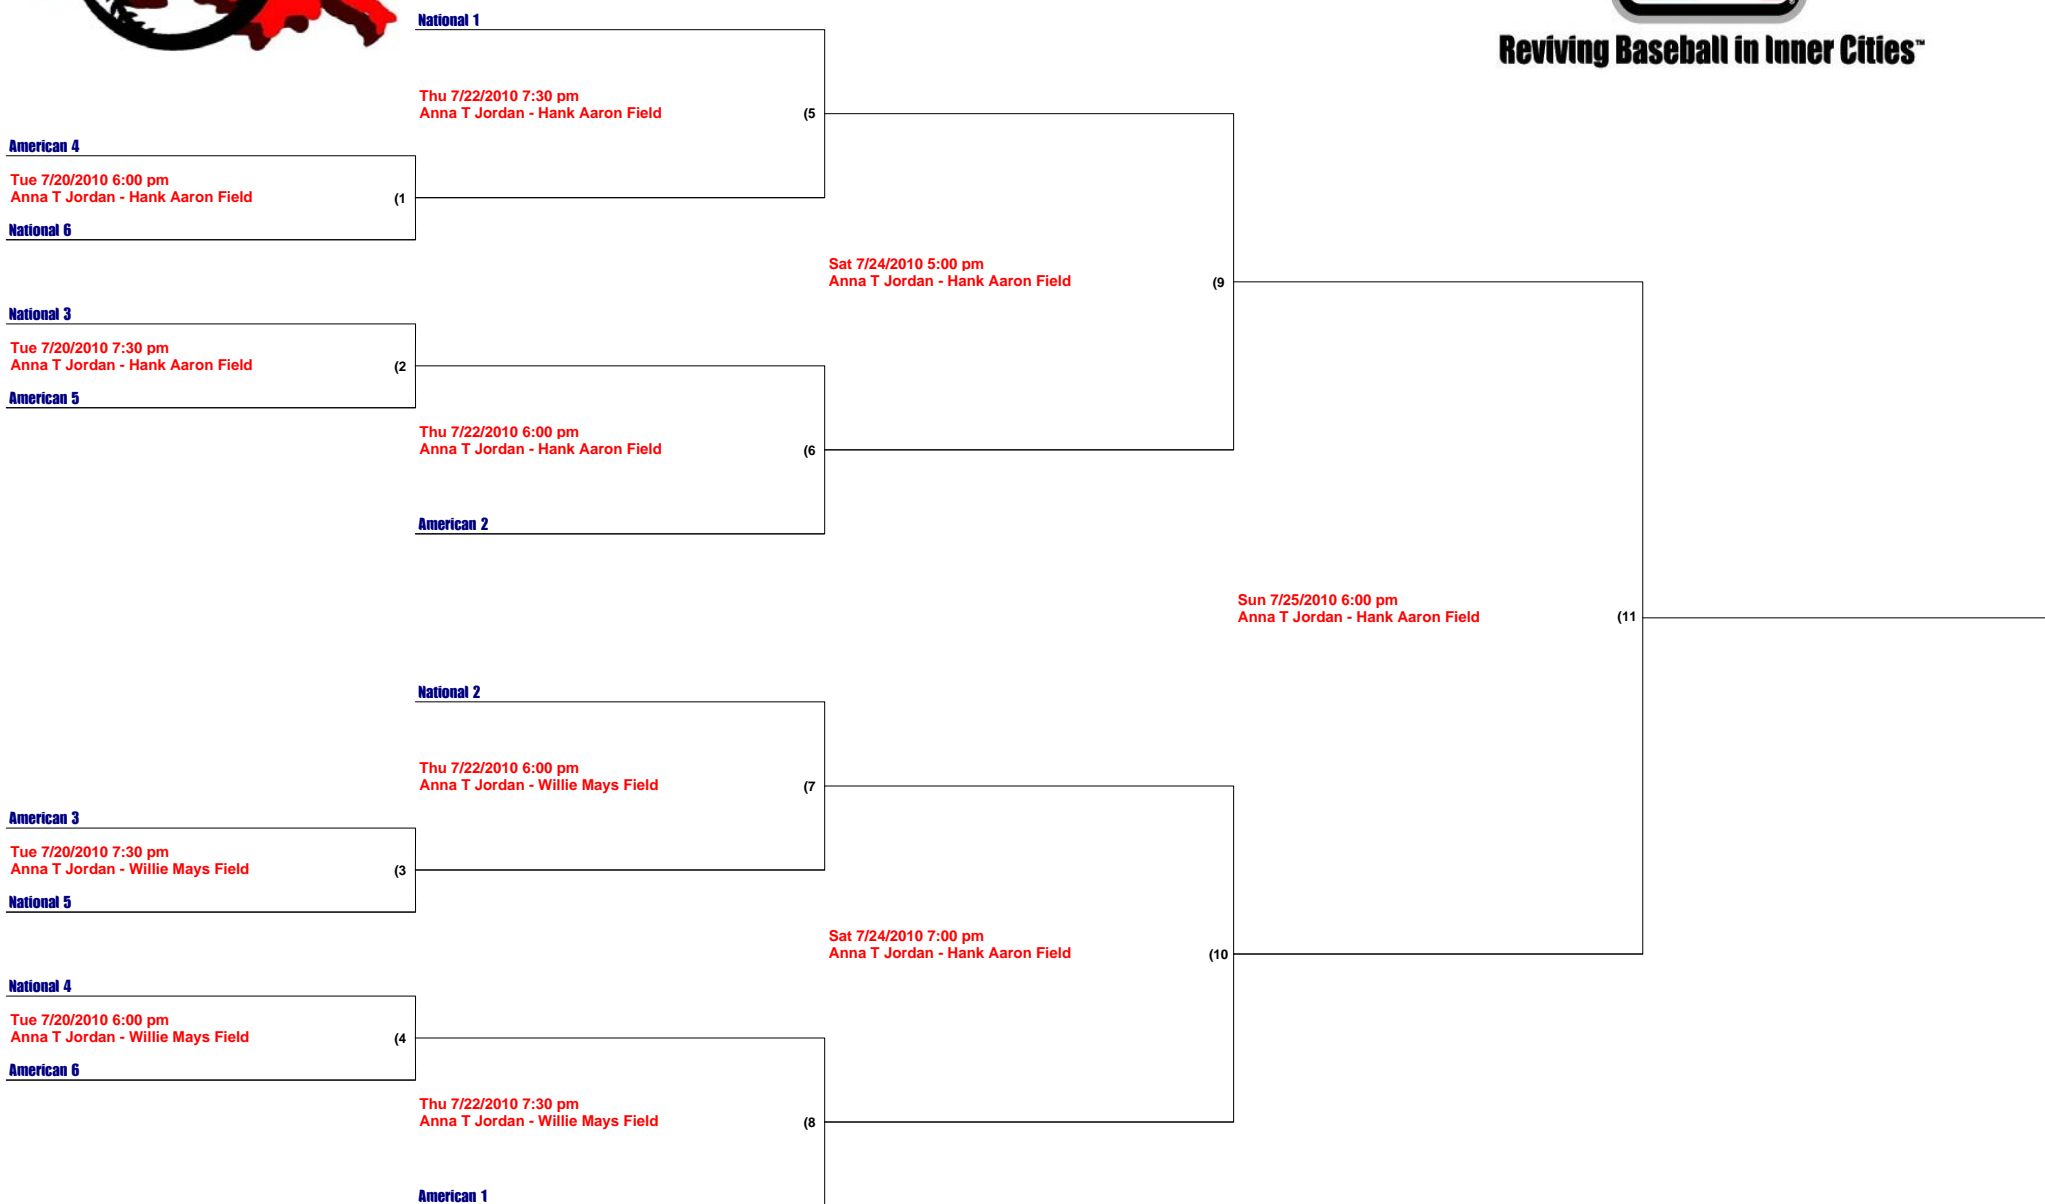

Louisiana Youth Baseball

2010 College World Series

Division AA: 9-10 (10U)

Reviving Baseball in Inner Cities™

Louisiana Youth Baseball

2010 College World Series Division AAA: 11-12 (12U)

Reviving Baseball in Inner Cities™

American 4

Mon 7/19/2010 7:00 pm
Longfellow Park - Lou Brock Field (1)

American 5

Wed 7/21/2010 7:30 pm
Longfellow Park - Lou Brock Field (3)

American 1