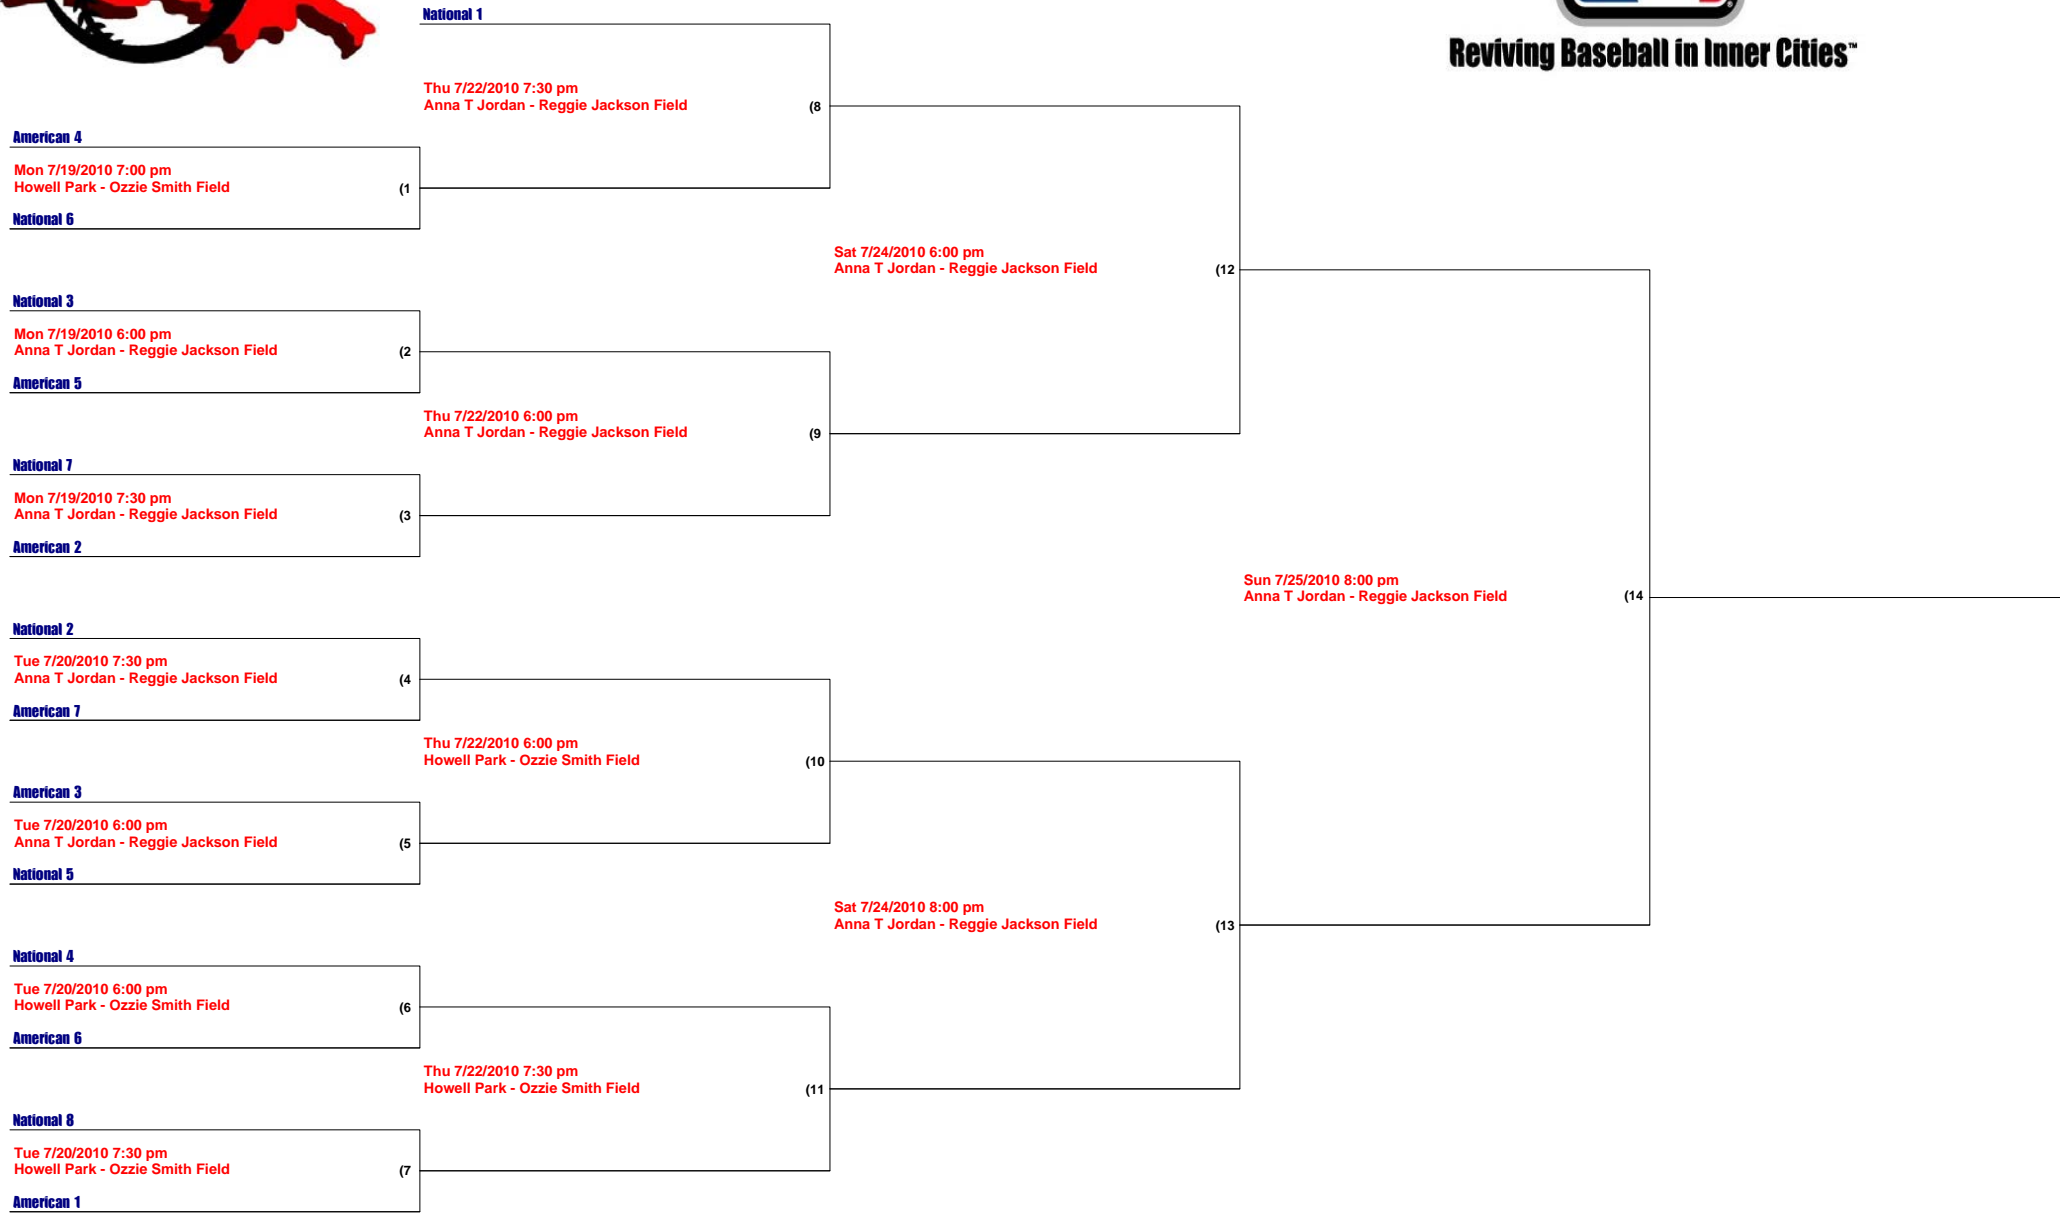

Louisiana Youth Baseball

2010 College World Series

Division AA: 9-10 (10U)

Reviving Baseball in Inner Cities™

Louisiana Youth Baseball

2010 College World Series Division AAA: 11-12 (12U)

Reviving Baseball in Inner Cities™

Louisiana Youth Baseball

2010 College World Series Division AAAA: 13-15 (15U)

Reviving Baseball in Inner Cities™

American 2

Wed 7/21/2010 6:00 pm
Longfellow Park - Lou Brock Field (2)

American 3

Fri 7/23/2010 7:00 pm
Longfellow Park - Lou Brock Field (4)

American 4

Mon 7/19/2010 7:00 pm
Longfellow Park - Lou Brock Field (1)

American 5

Wed 7/21/2010 7:30 pm
Longfellow Park - Lou Brock Field (3)

American 1